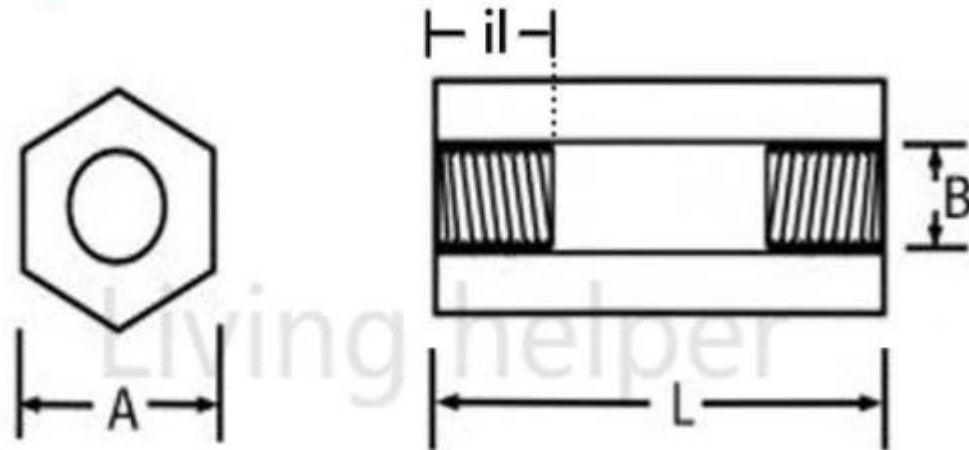

Female spacer

Size	B Thread diameter	L Spacer length	II Inside thread length	A Wide
M3*5mm	M3 (3mm)	5mm	5mm	5.5mm
M3*6mm		6mm	6mm	
M3*8mm		8mm	8mm	
M3*10mm		10mm	10mm	
M3*12mm		12mm	12mm	
M3*12.5mm		12.5mm	12.5mm	
M3*15mm		15mm	8mm	
M3*18mm		18mm		
M3*19mm		19mm		
M3*20mm		20mm		
M3*25mm		25mm		
M3*30mm		30mm		