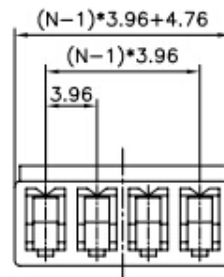

Female Housing

Female Terminal

Male Right Angle

Female Terminal

Wire Range		O.D of Wire
Section Area (mm ²)	AWG#	mm
0.2~0.75	24~18	1.3~2.8

Male V/T TYPE

N=No. of contacts