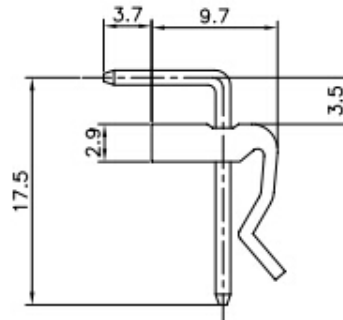

Female Housing

Female Terminal

Male Right Angle

Female Terminal

Wire Range		O.D of Wire
Section Area (mm ²)	AWG#	mm
0.2~0.75	24~18	1.3~2.8

Male V/T TYPE

N=No. of contacts