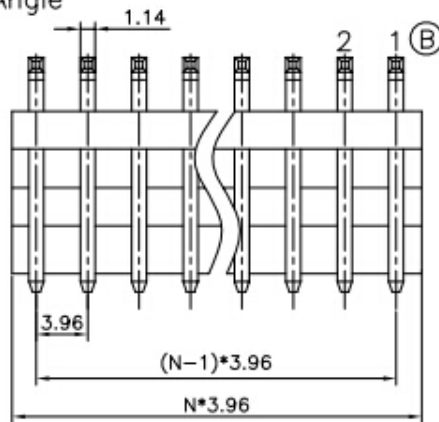

Female Housing

Female Terminal

Male Right Angle

Female Terminal

Wire Range		O.D of Wire
Section Area (mm ²)	AWG#	mm
0.2~0.75	24~18	1.3~2.8

Male V/T TYPE

N=No. of contacts