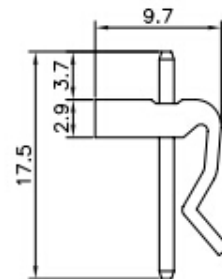

Female Housing

Female Terminal

Male Right Angle

Female Terminal

Wire Range		O.D of Wire
Section Area (mm ²)	AWG#	mm
0.2~0.75	24~18	1.3~2.8

Male V/T TYPE

N=No. of contacts