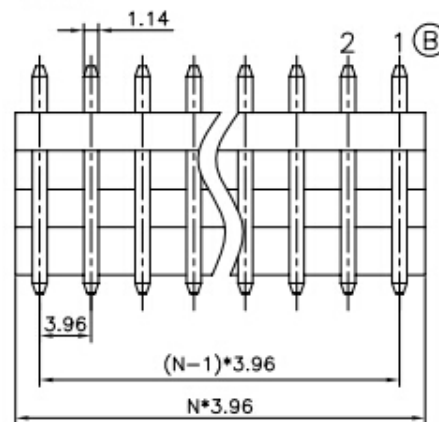

Female Housing

Female Terminal

Male Right Angle

Female Terminal

Wire Range		O.D of Wire
Section Area (mm ²)	AWG#	mm
0.2~0.75	24~18	1.3~2.8

Male V/T TYPE

N=No. of contacts