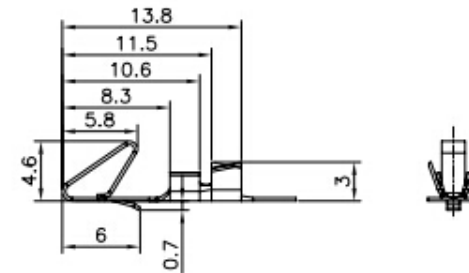

Female Housing

Female Terminal

Male Right Angle

Female Terminal

Wire Range		O.D of Wire
Section Area (mm ²)	AWG#	mm
0.2~0.75	24~18	1.3~2.8

Male V/T TYPE

N=No. of contacts