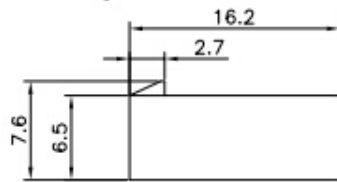

Female Housing

Female Terminal

Male Right Angle

Female Terminal

Wire Range		O.D of Wire
Section Area (mm ²)	AWG#	mm
0.2~0.75	24~18	1.3~2.8

Male V/T TYPE

N=No. of contacts