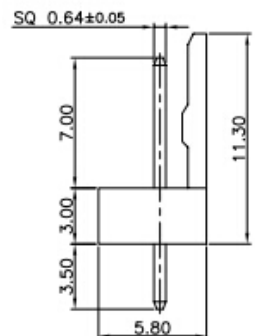

Female Terminal

Female Terminal

Wire Range		O.D of Wire
Section Area (mm <sup>2</sup> )	AWG#	mm
0.2~0.75	24~18	1.2~2.1

Female Housing

Male Right Angle

Male V/T TYPE

N=NO. OF CONTACTS