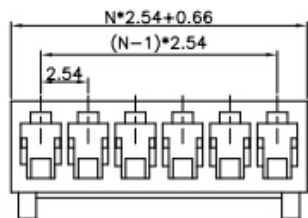

Female Terminal

Female Terminal

Wire Range		O.D of Wire
Section Area (mm <sup>2</sup> )	AWG#	mm
0.2~0.75	24~18	1.2~2.1

Female Housing

Male Right Angle

Male V/T TYPE

N=NO. OF CONTACTS