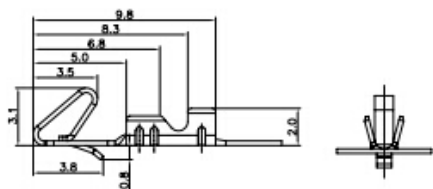

Female Terminal

Female Terminal

Wire Range		O.D of Wire
Section Area (mm <sup>2</sup> )	AWG#	mm
0.2~0.75	24~18	1.2~2.1

Female Housing

Male Right Angle

Male V/T TYPE

N=NO. OF CONTACTS