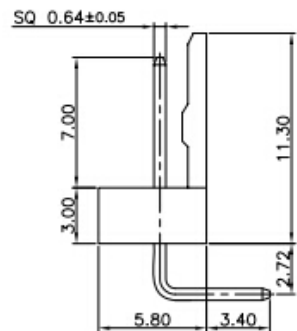

Female Terminal

Female Terminal

Wire Range		O.D of Wire
Section Area (mm <sup>2</sup> )	AWG#	mm
0.2~0.75	24~18	1.2~2.1

Female Housing

Male Right Angle

Male V/T TYPE

N=NO. OF CONTACTS