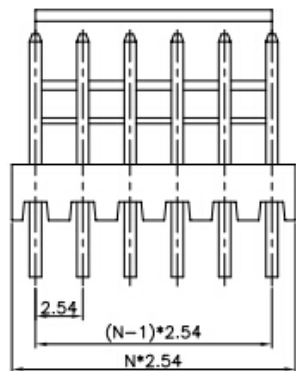

Female Terminal

Female Terminal

Wire Range		O.D of Wire
Section Area (mm <sup>2</sup> )	AWG#	mm
0.2~0.75	24~18	1.2~2.1

Female Housing

Male Right Angle

Male V/T TYPE

N=NO. OF CONTACTS