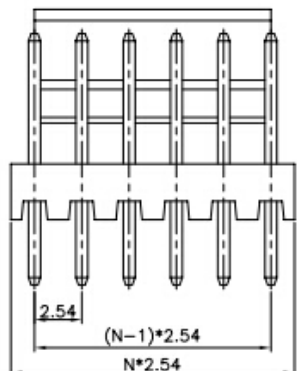

Female Terminal

Female Terminal

Wire Range		O.D of Wire
Section Area (mm <sup>2</sup> )	AWG#	mm
0.2~0.75	24~18	1.2~2.1

Female Housing

Male Right Angle

Male V/T TYPE

N=NO. OF CONTACTS