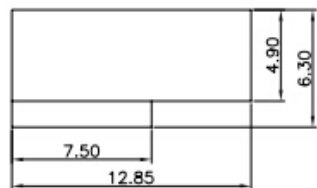

Female Terminal

Female Terminal

Wire Range		O.D of Wire
Section Area (mm <sup>2</sup> )	AWG#	mm
0.2~0.75	24~18	1.2~2.1

Female Housing

Male Right Angle

Male V/T TYPE

N=NO. OF CONTACTS