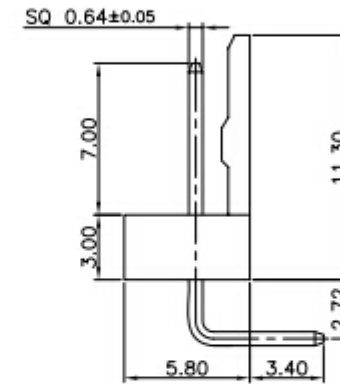

Female Terminal

Female Terminal

Wire Range		O.D of Wire
Section Area (mm ²)	AWG#	mm
0.2~0.75	24~18	1.2~2.1

Female Housing

Male Right Angle

Male V/T TYPE

N=NO. OF CONTACTS