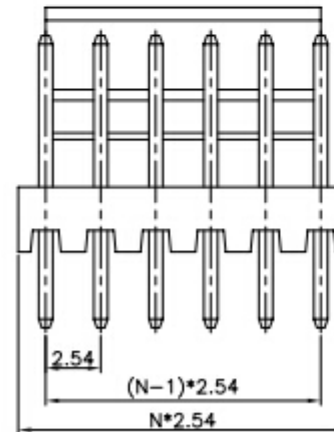

Female Terminal

Female Terminal

Wire Range		O.D of Wire
Section Area (mm ²)	AWG#	mm
0.2~0.75	24~18	1.2~2.1

Female Housing

Male Right Angle

Male V/T TYPE

N=NO. OF CONTACTS