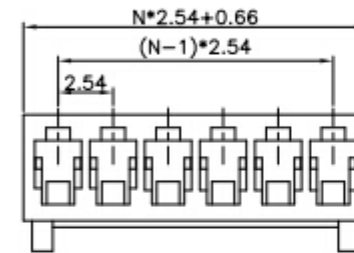

Female Terminal

Female Terminal

Wire Range		O.D of Wire
Section Area (mm ²)	AWG#	mm
0.2~0.75	24~18	1.2~2.1

Female Housing

Male Right Angle

Male V/T TYPE

N=NO. OF CONTACTS