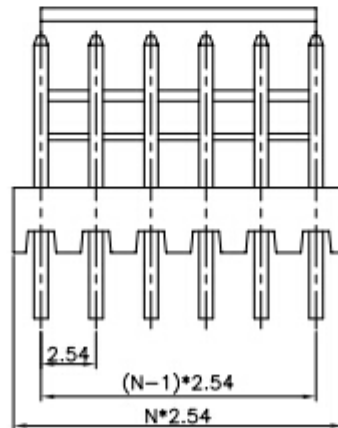

Female Terminal

Female Terminal

Wire Range		O.D of Wire
Section Area (mm ²)	AWG#	mm
0.2~0.75	24~18	1.2~2.1

Female Housing

Male Right Angle

Male V/T TYPE

N=NO. OF CONTACTS