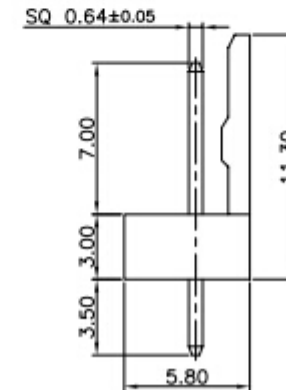

Female Terminal

Female Terminal

Wire Range		O.D of Wire
Section Area (mm ²)	AWG#	mm
0.2~0.75	24~18	1.2~2.1

Female Housing

Male Right Angle

Male V/T TYPE

N=NO. OF CONTACTS