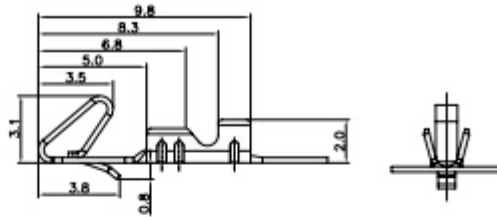

Female Terminal

Female Terminal

Wire Range		O.D of Wire
Section Area (mm ²)	AWG#	mm
0.2~0.75	24~18	1.2~2.1

Female Housing

Male Right Angle

Male V/T TYPE

N=NO. OF CONTACTS