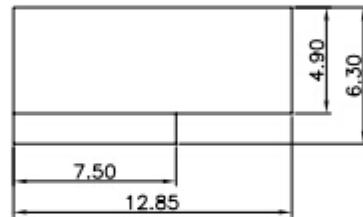

Female Terminal

Female Terminal

Wire Range		O.D of Wire
Section Area (mm ²)	AWG#	mm
0.2~0.75	24~18	1.2~2.1

Female Housing

Male Right Angle

Male V/T TYPE

N=NO. OF CONTACTS